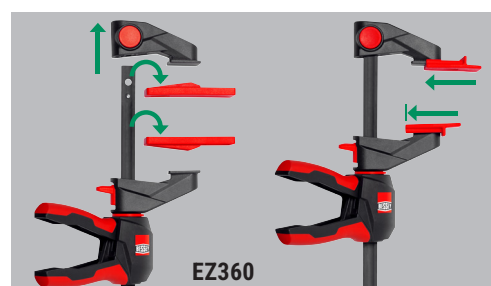

- Accessories for BESSEY EZ360 and EZL one-handed clamps (from 300 mm opening)
- For fast and precise adjustment of decking boards up to 20 cm width
- For 6, 7, 8 and 10 mm (1/4", 9/32", 5/16" and 3/8") spacing between decking boards
- Tool-free assembly

OFFER PRICE - £10.25nett

List Price £22.16nett

SUITABLE FOR

One-handed clamp with rotating handle EZ360

Order number	Opening mm	Throat depth mm	Spreading width mm	Rail mm	Weight kg
EZ360-30	300	80	195-465	18 x 5	0.87
EZ360-45	450	80	195-615	18 x 5	0.96
EZ360-60	600	80	195-765	18 x 5	1.06

One-handed clamp EZL

Order number	Opening mm	Throat depth mm	Spreading width mm	Rail mm	Weight kg
EZL30-8	300	80	160-450	18 x 5	0.68
EZL45-8	450	80	160-500	18 x 5	0.77
EZL60-8	600	80	160-750	18 x 5	0.86