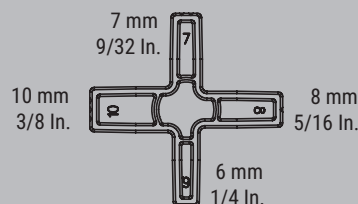

Installation kit for decking boards

Installation kit for decking boards EZ-TD

Order number	Content/ pc.	Suitable for	Weight kg
EZ-TD	4 x special protective cap 10 x spacer	EZ360 and EZL (from 300 mm opening)	0.27

- Accessories for BESSEY EZ360 and EZL one-handed clamps (from 300 mm opening)
- For fast and precise adjustment of decking boards up to 20 cm width
- For 6, 7, 8 and 10 mm (1/4", 9/32", 5/16" and 3/8") spacing between decking boards
- Tool-free assembly

OFFER PRICE - £10.25nett

List Price £22.16nett

SUITABLE FOR

One-handed clamp with rotating handle EZ360

Order number	Opening mm	Throat depth mm	Spreading width mm	Rail mm	Weight kg
EZ360-30	300	80	195-465	18 x 5	0.87
EZ360-45	450	80	195-615	18 x 5	0.96
EZ360-60	600	80	195-765	18 x 5	1.06

One-handed clamp EZL

Order number	Opening mm	Throat depth mm	Spreading width mm	Rail mm	Weight kg
EZL30-8	300	80	160-450	18 x 5	0.68
EZL45-8	450	80	160-500	18 x 5	0.77
EZL60-8	600	80	160-750	18 x 5	0.86