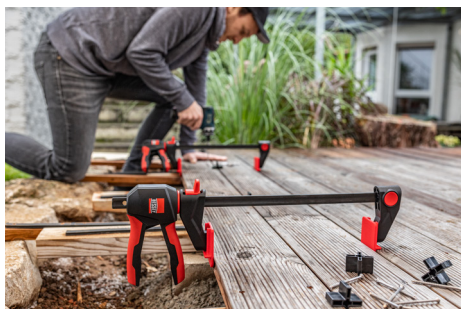

Installation kit for decking boards

Installation kit for decking boards EZ-TD

Order number	Content/ pc.	Suitable for	Weight kg
EZ-TD	4 x special protective cap 10 x spacer	EZ360 and EZL (from 300 mm opening)	0.27

- Accessories for BESSEY EZ360 and EZL one-handed clamps (from 300 mm opening)
- For fast and precise adjustment of decking boards up to 20 cm width
- For 6, 7, 8 and 10 mm (1/4", 9/32", 5/16" and 3/8") spacing between decking boards
- Tool-free assembly

OFFER PRICE - £10.25nett

List Price £22.16nett

SUITABLE FOR

One-handed clamp with rotating handle EZ360

Order number	Opening mm	Throat depth mm	Spreading width mm	Rail mm	Weight kg
EZ360-30	300	80	195-465	18 x 5	0.87
EZ360-45	450	80	195-615	18 x 5	0.96
EZ360-60	600	80	195-765	18 x 5	1.06

One-handed clamp EZL

Order number	Opening mm	Throat depth mm	Spreading width mm	Rail mm	Weight kg
EZL30-8	300	80	160-450	18 x 5	0.68
EZL45-8	450	80	160-500	18 x 5	0.77
EZL60-8	600	80	160-750	18 x 5	0.86